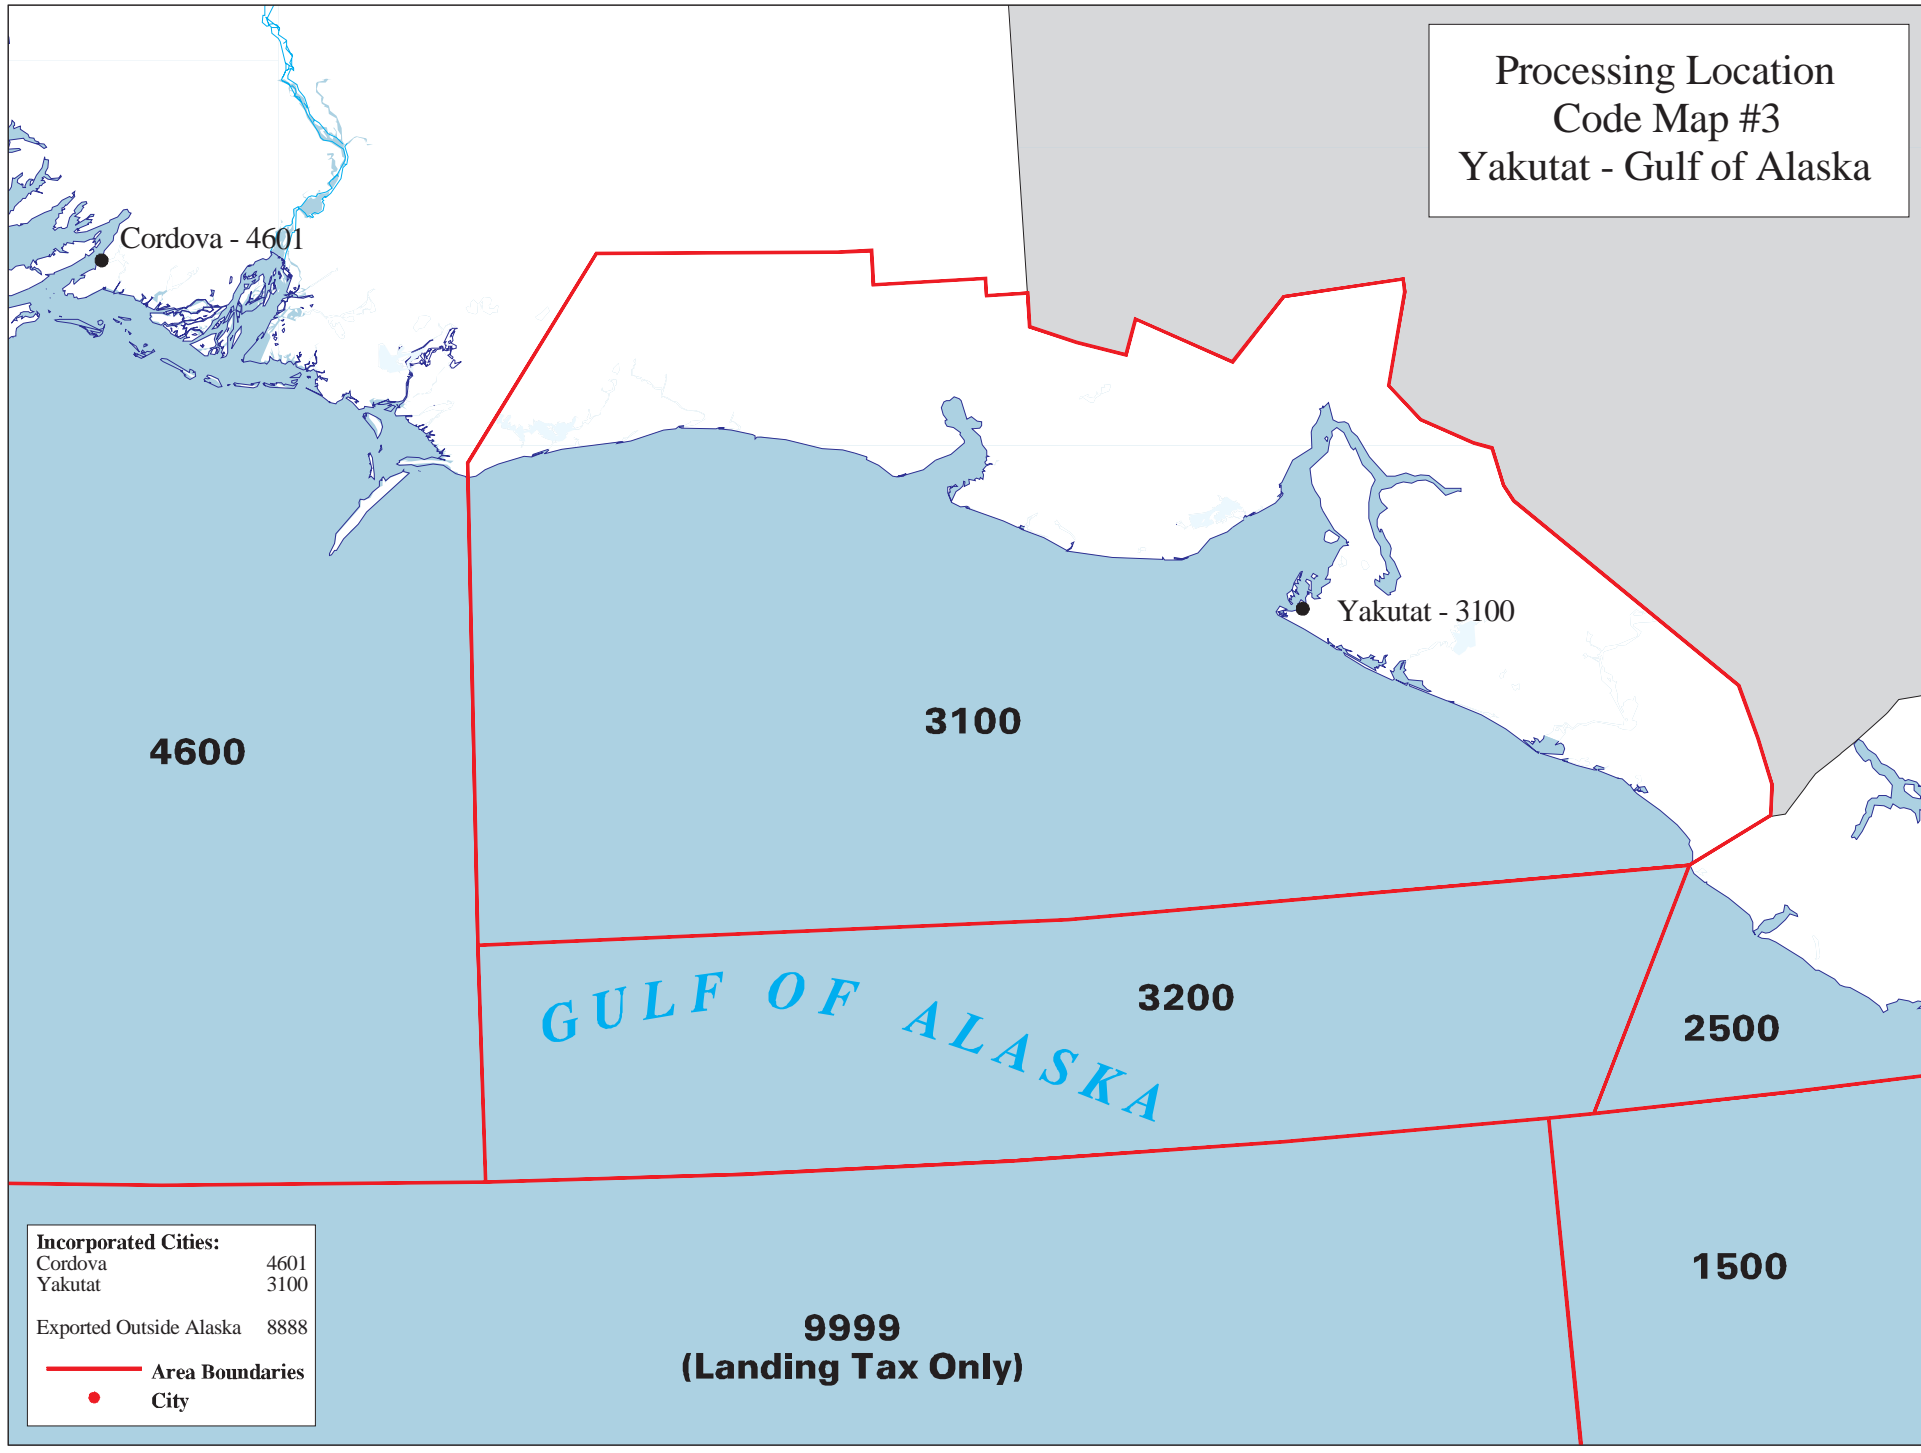

Processing Location
Code Map #3
Yakutat - Gulf of Alaska

Cordova - 4601

Yakutat - 3100

4600

3100

3200

2500

1500

9999
(Landing Tax Only)

GULF OF ALASKA

Incorporated Cities:	
Cordova	4601
Yakutat	3100
Exported Outside Alaska	8888
	Area Boundaries
	City