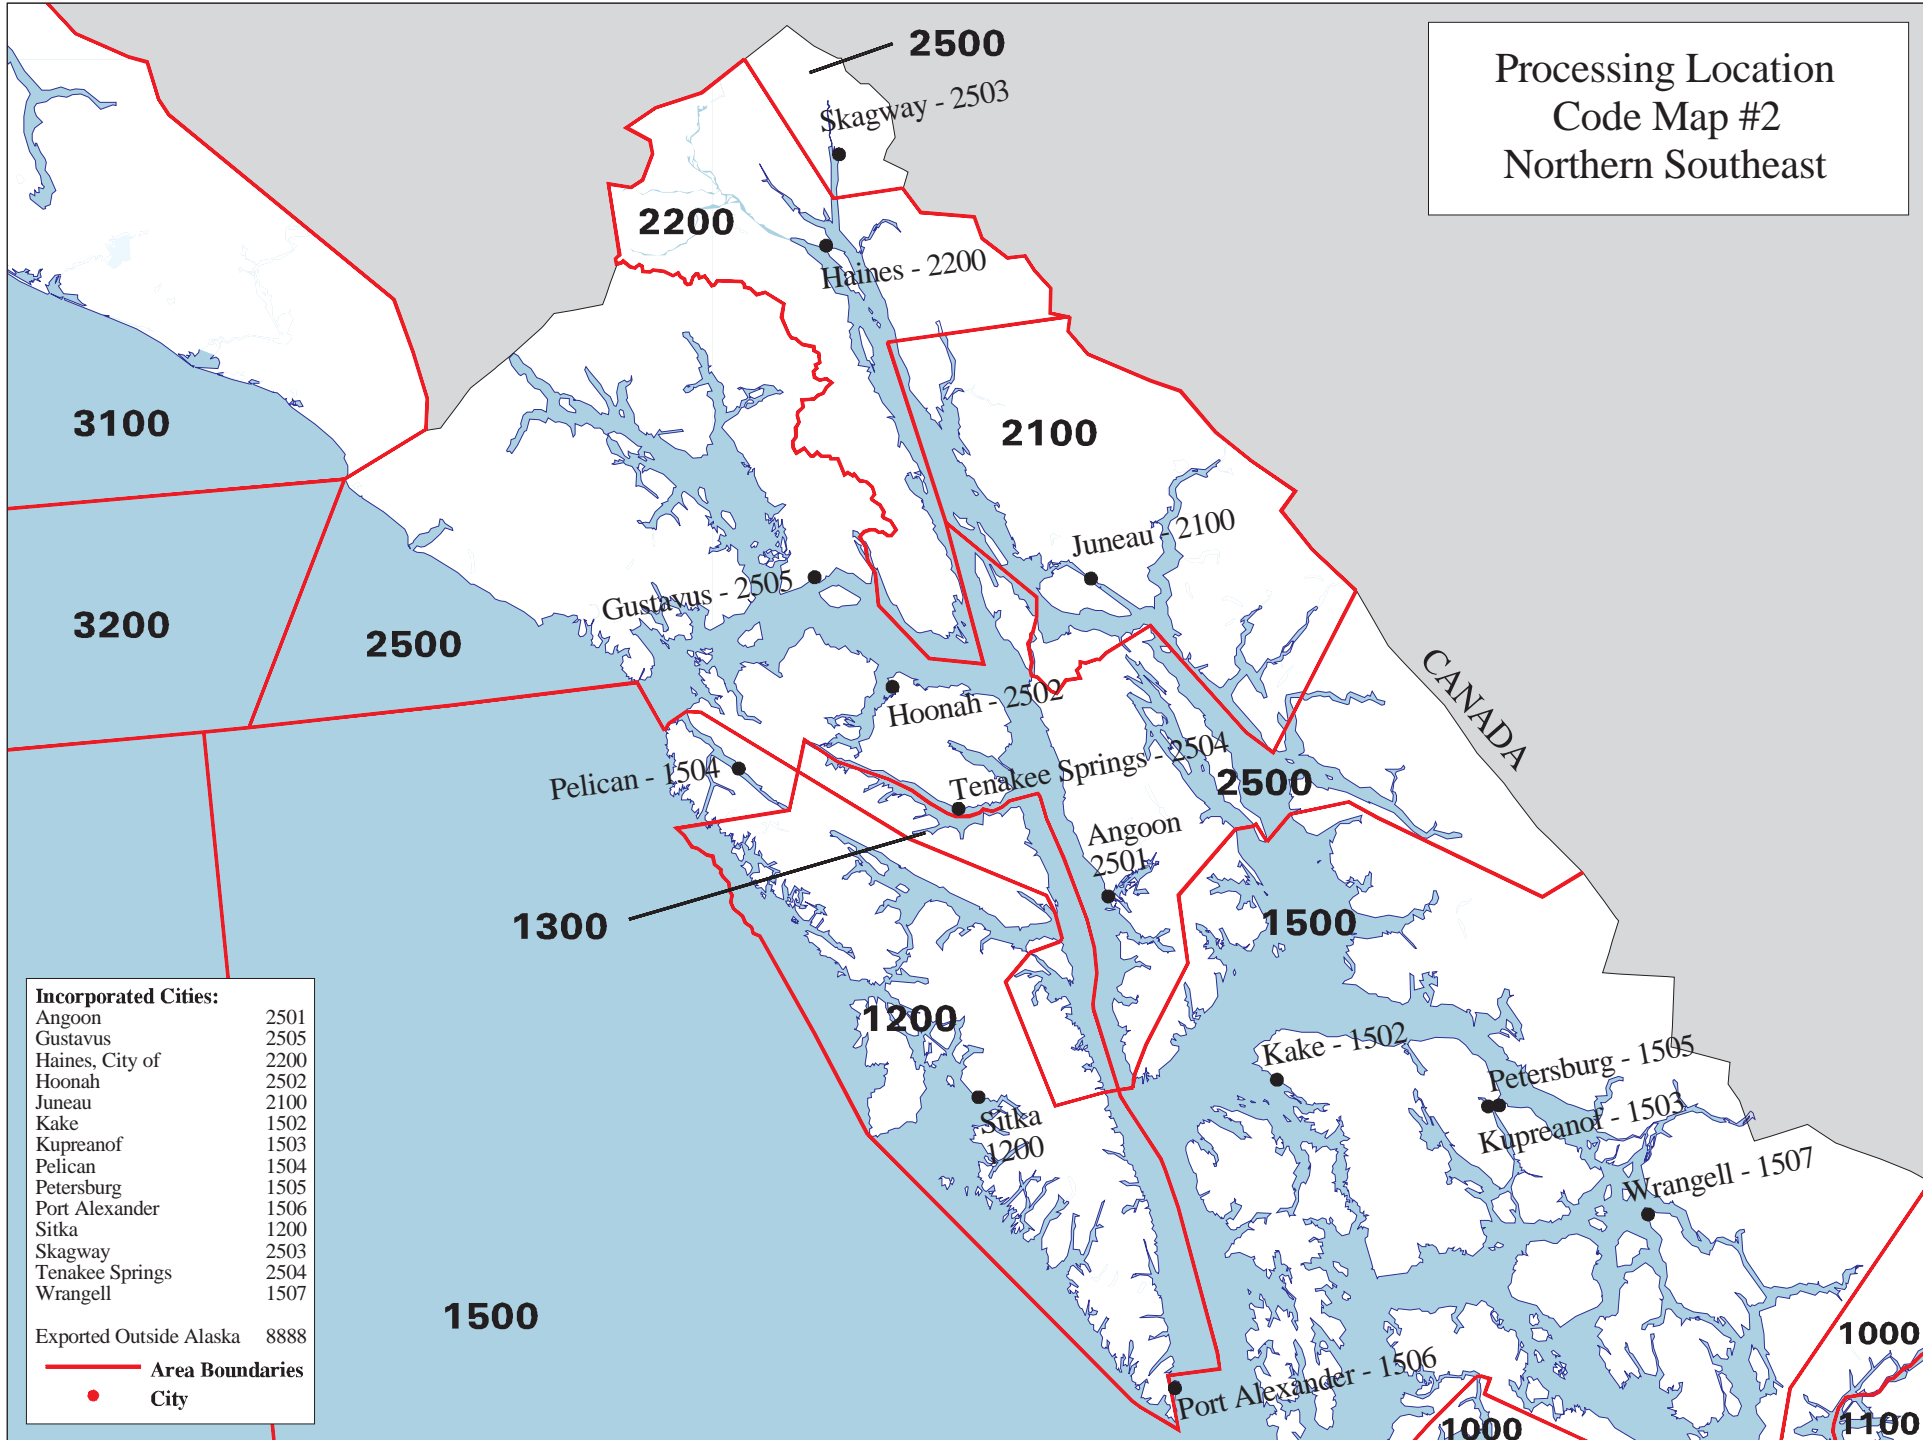

Processing Location
Code Map #2
Northern Southeast

Incorporated Cities:

Angoon	2501
Gustavus	2505
Haines, City of	2200
Hoonah	2502
Juneau	2100
Kake	1502
Kupreanof	1503
Pelican	1504
Petersburg	1505
Port Alexander	1506
Sitka	1200
Skagway	2503
Tenakee Springs	2504
Wrangell	1507

Exported Outside Alaska 8888

— Area Boundaries
• City