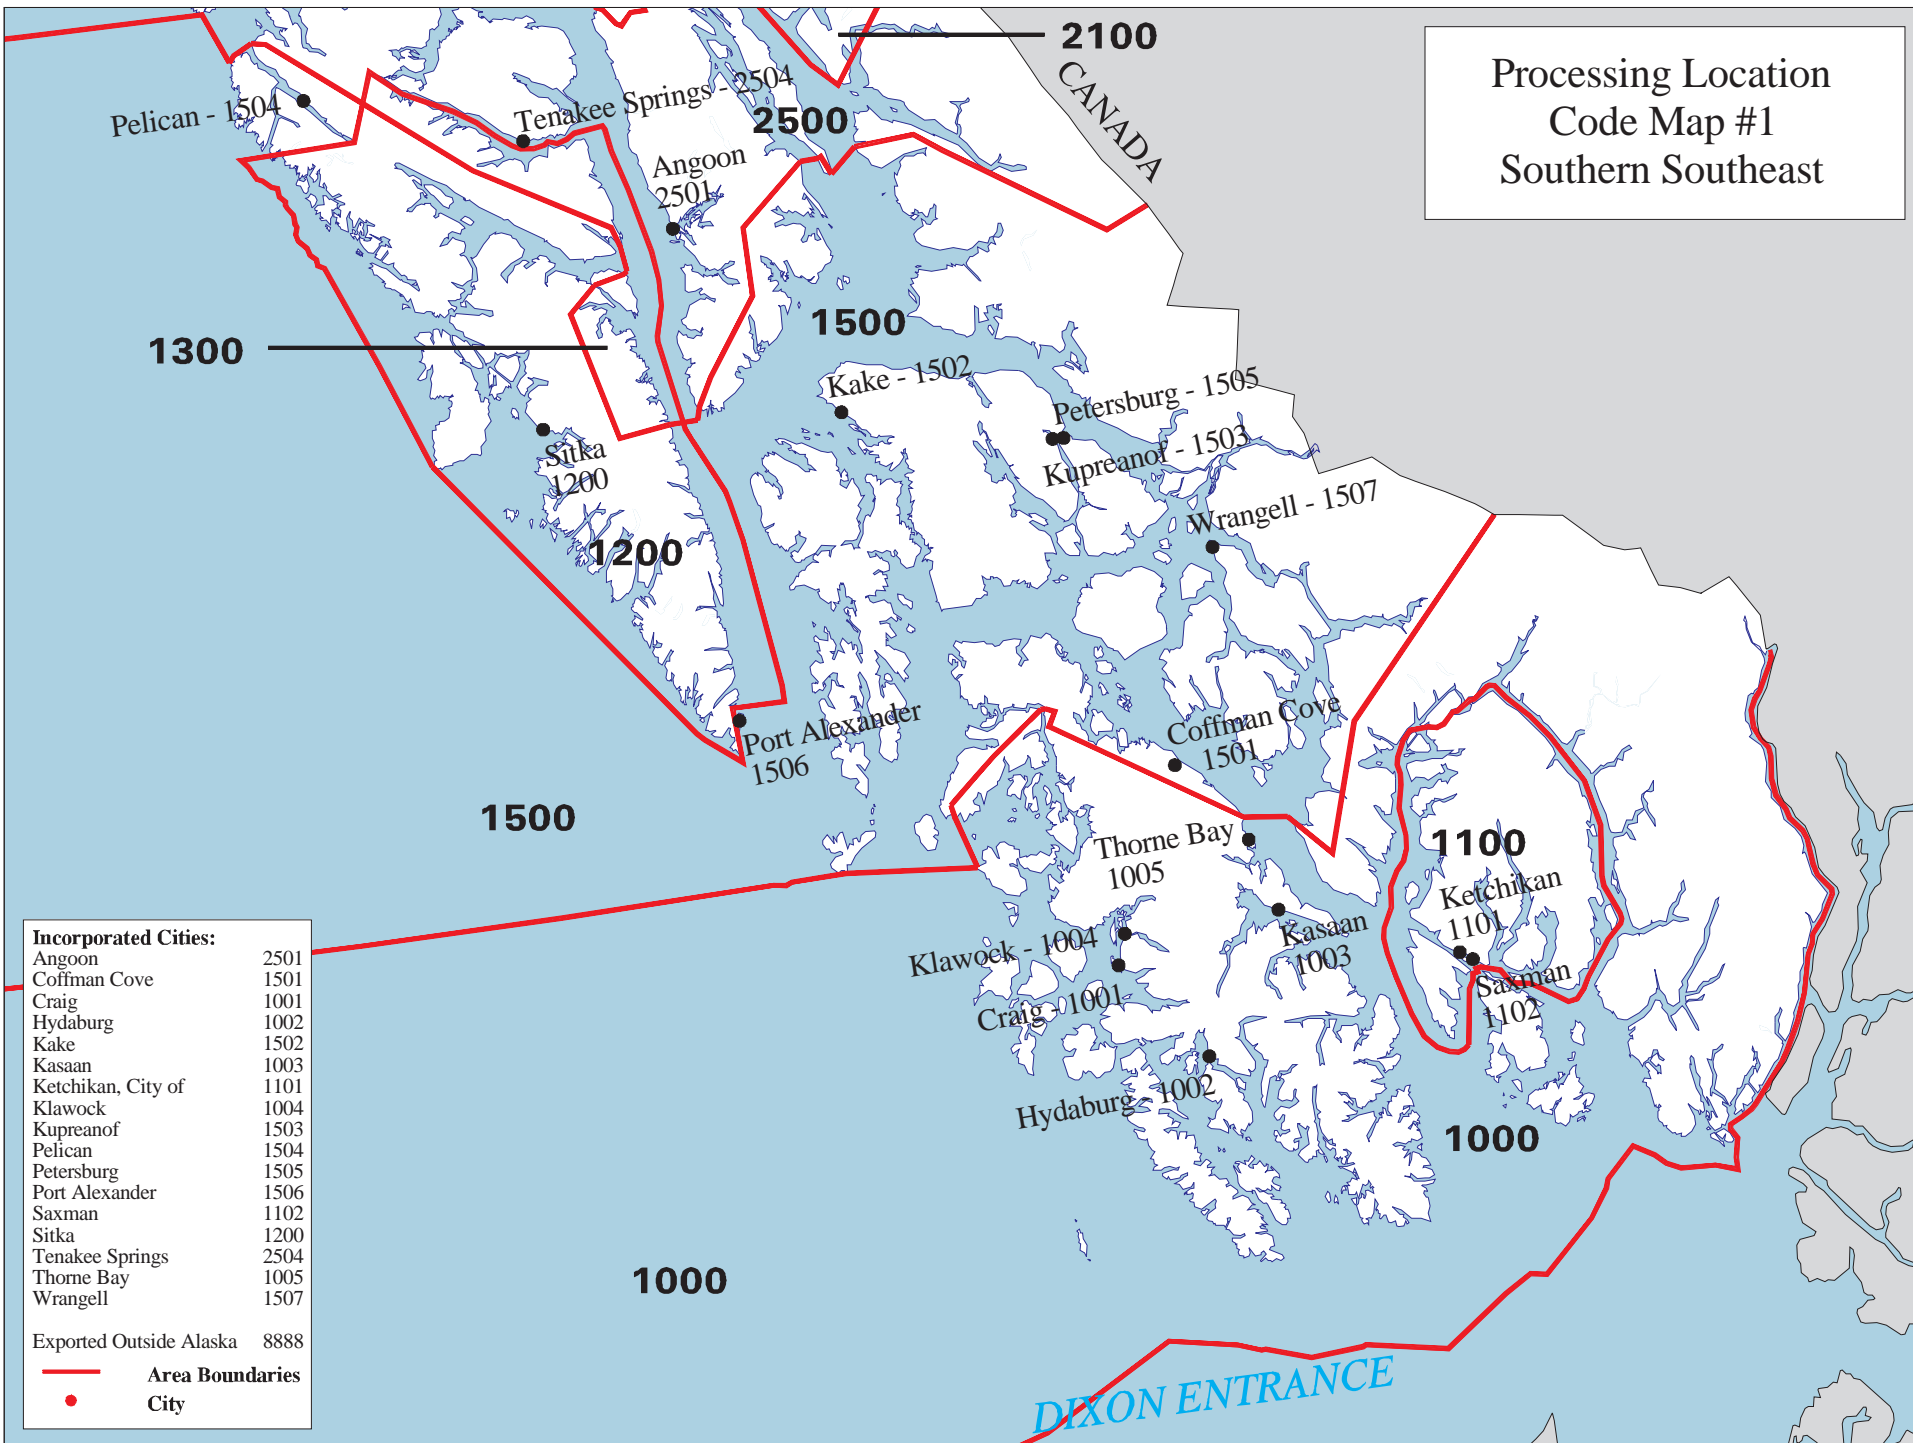

Processing Location  
Code Map #1  
Southern Southeast

Incorporated Cities:	
Angoon	2501
Coffman Cove	1501
Craig	1001
Hydaburg	1002
Kake	1502
Kasaan	1003
Ketchikan, City of	1101
Klawock	1004
Kupreanof	1503
Pelican	1504
Petersburg	1505
Port Alexander	1506
Saxman	1102
Sitka	1200
Tenakee Springs	2504
Thorne Bay	1005
Wrangell	1507
Exported Outside Alaska	8888
Area Boundaries	
City	