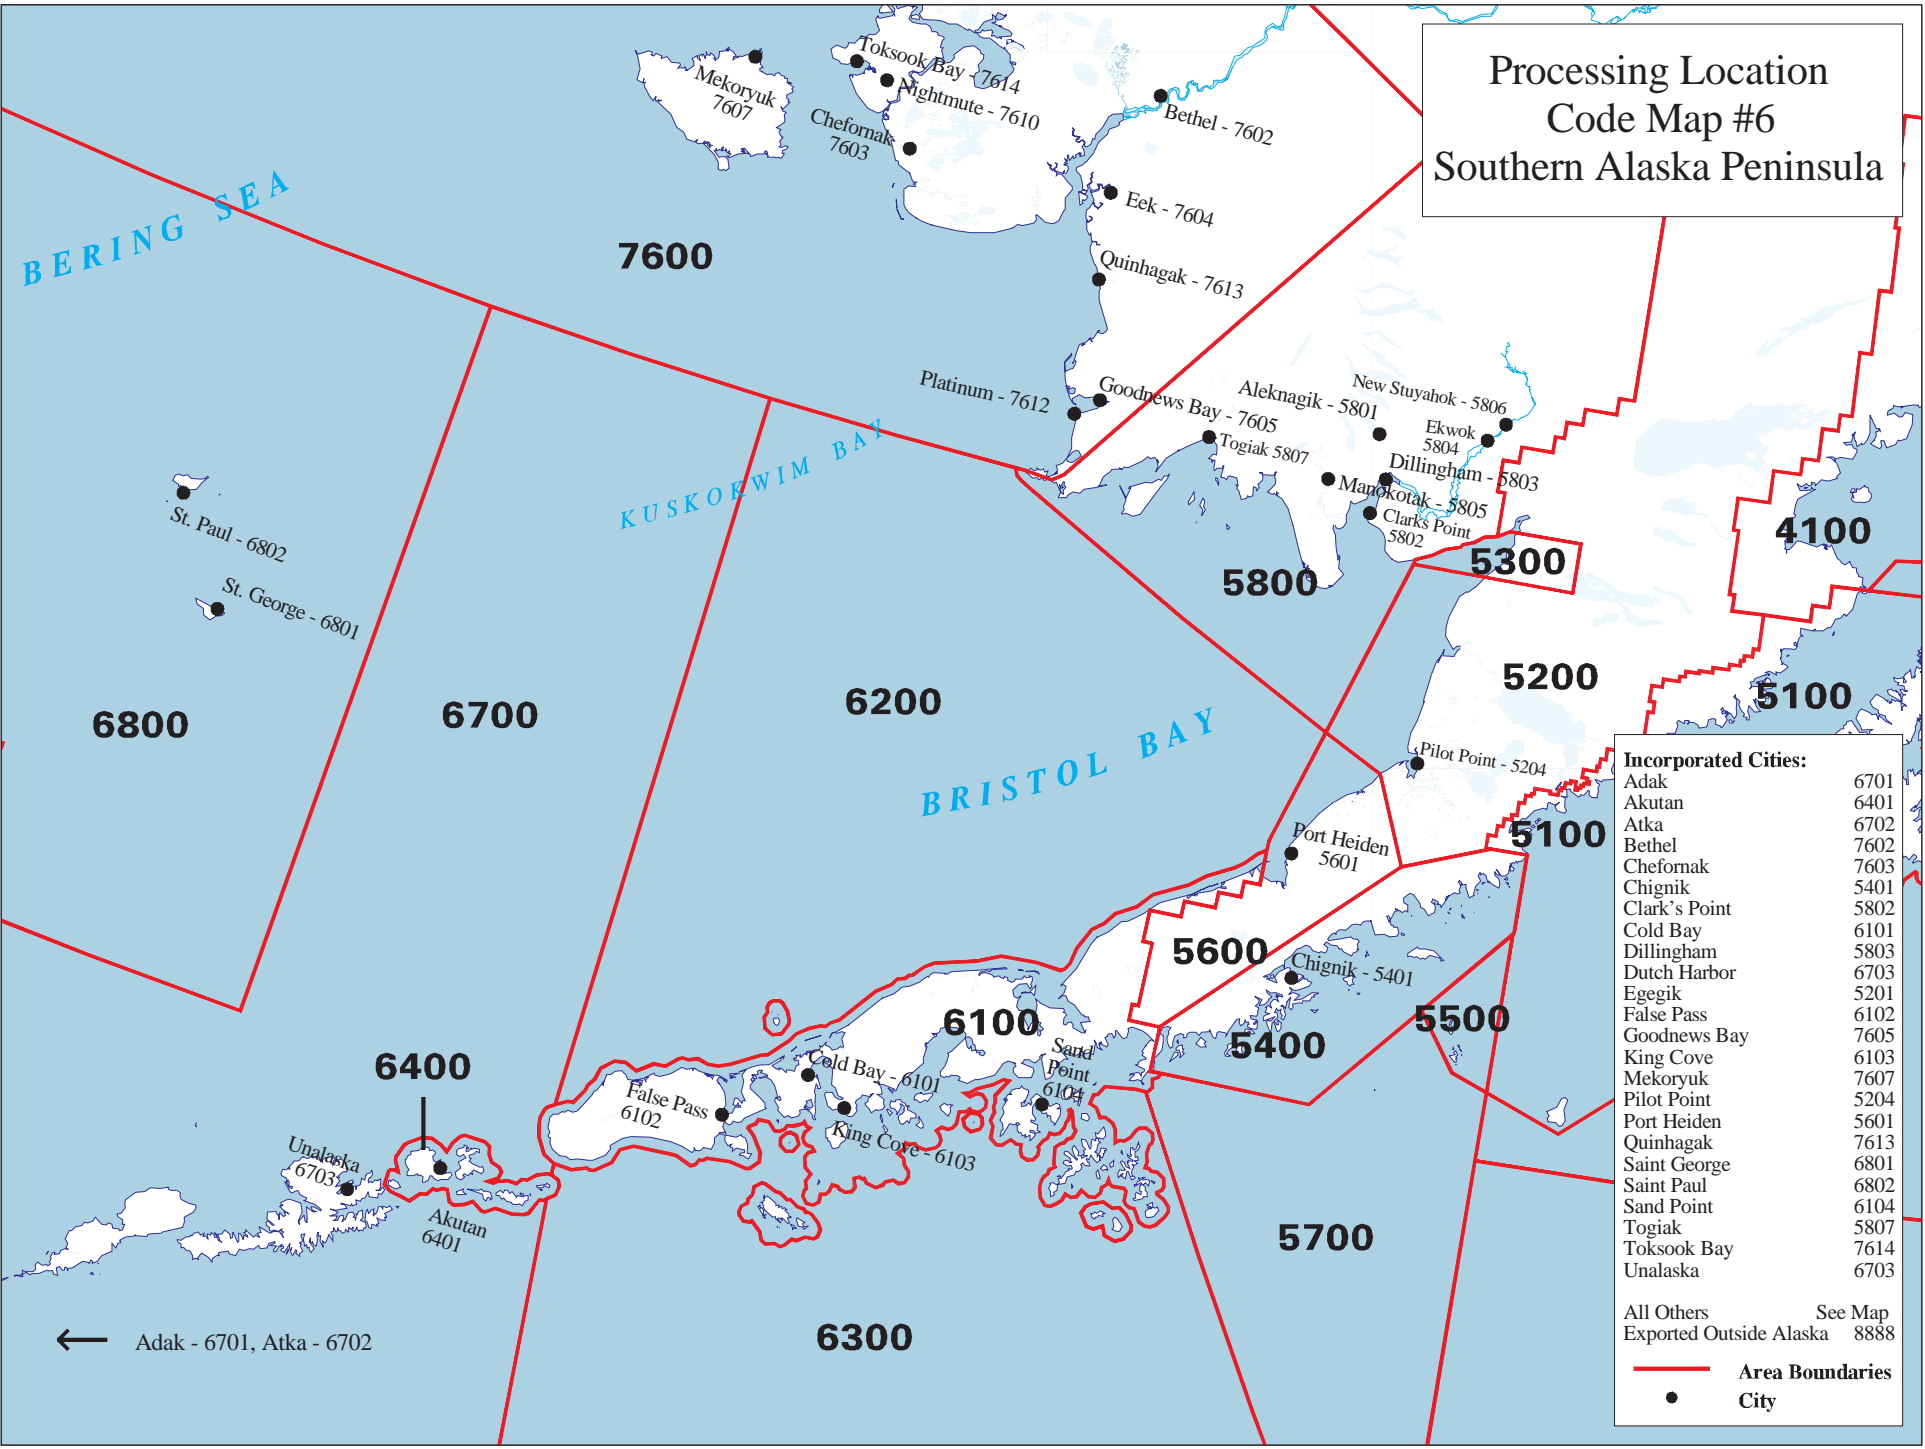

Processing Location  
Code Map #6  
Southern Alaska Peninsula

Incorporated Cities:	
Adak	6701
Akutan	6401
Atka	6702
Bethel	7602
Chefornak	7603
Chignik	5401
Clark's Point	5802
Cold Bay	6101
Dillingham	5803
Dutch Harbor	6703
Egegik	5201
False Pass	6102
Goodnews Bay	7605
King Cove	6103
Mekoryuk	7607
Pilot Point	5204
Port Heiden	5601
Quinhagak	7613
Saint George	6801
Saint Paul	6802
Sand Point	6104
Togiak	5807
Toksook Bay	7614
Unalaska	6703
All Others	See Map
Exported Outside Alaska	8888

— Area Boundaries  
● City

← Adak - 6701, Atka - 6702